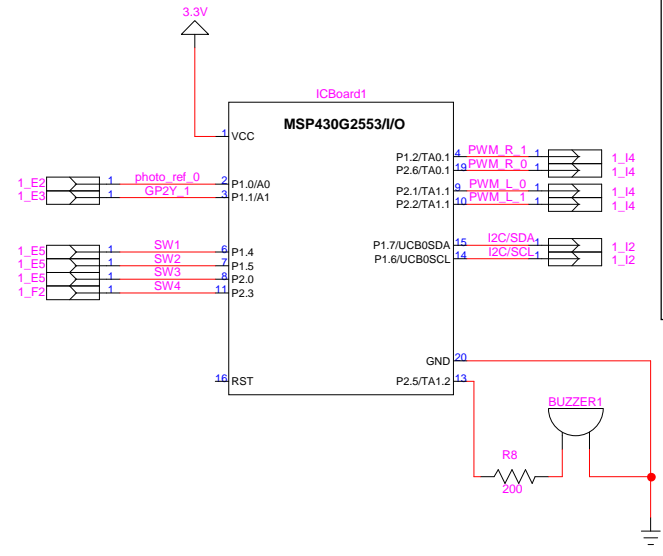

Power

Photo reflector

Distance measuring sensor

Switch

LCD module

Motor

FUJI ELECTRONICS CO.,LTD			Page No. /		Drawing No.		Rev
			Design	Drawn	Check	Title	
			Date		Recognition		