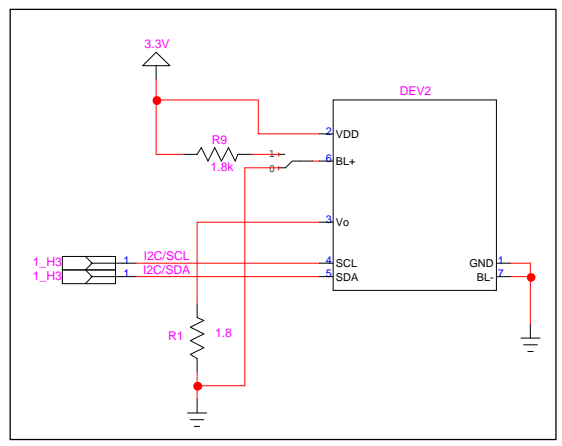

Power

Photo reflector

Distance measuring sensor

Switch

LCD module

Motor

FUJI ELECTRONICS CO.,LTD			Page No. /		Drawing No.		Rev
			Design	Drawn	Check	Title	
			Date		Recognition		