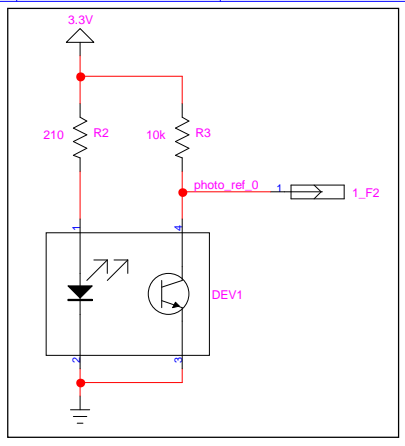

Power

Photo reflector

Distance measuring sensor

Switch

LCD module

Motor

FUJI ELECTRONICS CO.,LTD			Page No. /		Drawing No.		Rev
			Design	Drawn	Check	Title	
			Date		Recognition		