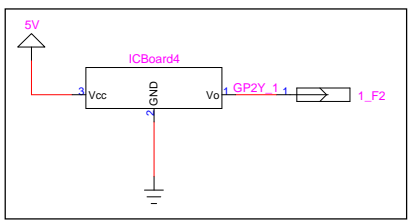

Power

Photo reflector

Distance measuring sensor

Switch

LCD module

Motor

FUJI ELECTRONICS CO.,LTD			Page No. /		Drawing No.		Rev
			Design	Drawn	Check	Title	
			Date		Recognition		