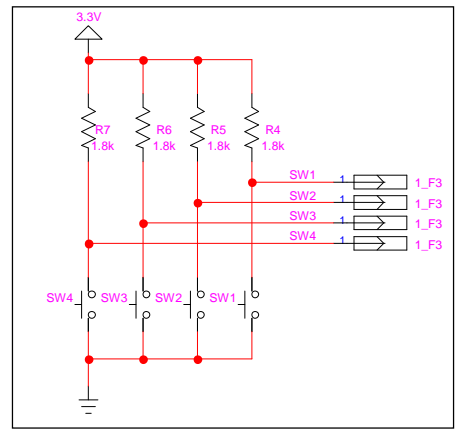

Power

Photo reflector

Distance measuring sensor

Switch

LCD module

Motor

FUJI ELECTRONICS CO.,LTD			Page No. /		Drawing No.		Rev
			Design	Drawn	Check	Title	
			Date		Recognition		