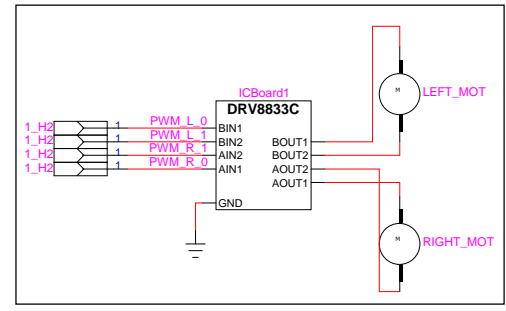

Power

Photo reflector

Distance measuring sensor

Switch

LCD module

Motor

FUJI ELECTRONICS CO.,LTD			Page No. /		Drawing No.		Rev
			Design	Drawn	Check	Title	
			Date		Recognition		